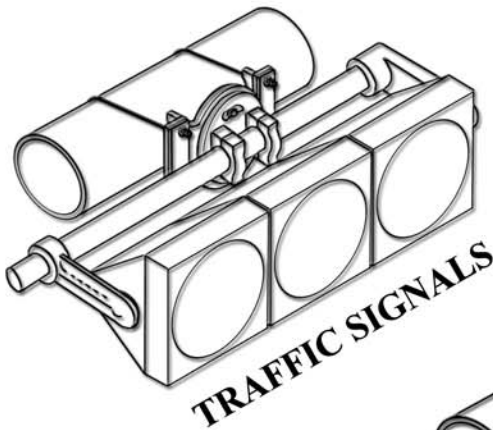

# MASTER BRACKET SERIES 3075

**CLUSTER  
SIGNALS**

**SUSPENDED MOUNT  
ILLUMINATED SIGNS**