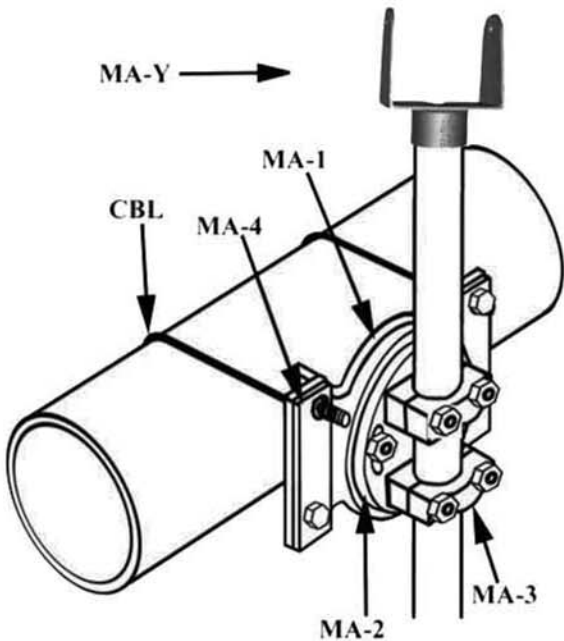

**ENGINEERED
CASTINGS**

Manufacturer
of
Traffic Hardware
and
Led Edge Lit Illuminated Signs

MASTER BRACKET CAMERA MOUNT

OPTIONS
CABLE LENGTH: 52", 80", 109", 120"

MA-1 MOUNTING BRACKET-ALUM

MA-2 ANGLE ADJUSTER-ALUM-STUDS CAST SS

MA-3 PIPE CLAMP- 2 EACH-ALUM

MA-4 CABLE CLAMP- 2 EACH-ALUM

MA-Y CAMERA MOUNT YOKE

CBL CABLE & THREADED FITTING SS- 2 EACH

P 6 FT GUSSETED ALUMINUM PIPE

LARGE WASHERS, SMALL WASHERS, BOLTS AND NUTS ARE SS.