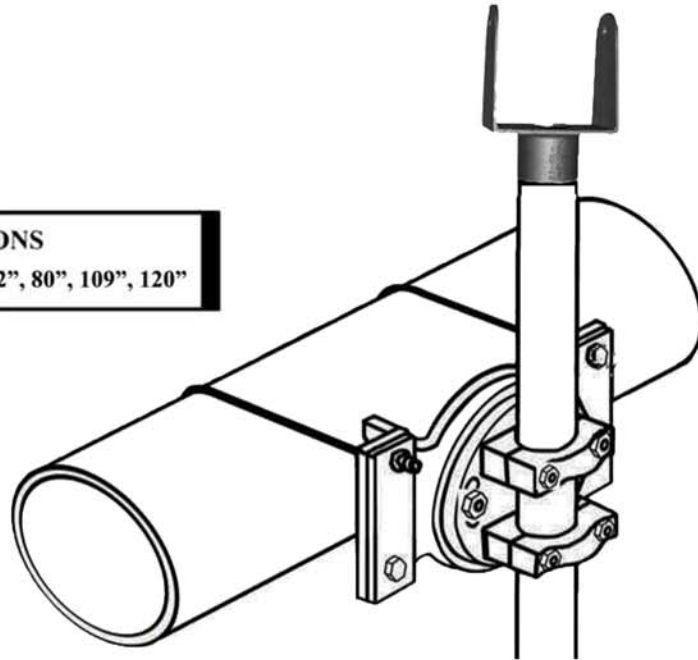

**ENGINEERED
CASTINGS**

Manufacturer
of
Traffic Hardware
and
Led Edge Lit Illuminated Signs

MASTER BRACKET CAMERA MOUNT

OPTIONS
CABLE LENGTH: 52", 80", 109", 120"

MA-1 MOUNTING BRACKET-ALUM

MA-2 ANGLE ADJUSTER-ALUM-STUDS CAST SS

MA-3 PIPE CLAMP- 2 EACH-ALUM

MA-4 CABLE CLAMP- 2 EACH-ALUM

MA-Y CAMERA MOUNT YOKE

CBL CABLE & THREADED FITTING SS- 2 EACH

P 6 FT GUSSETED ALUMINUM PIPE

LARGE WASHERS, SMALL WASHERS, BOLTS AND NUTS ARE SS.